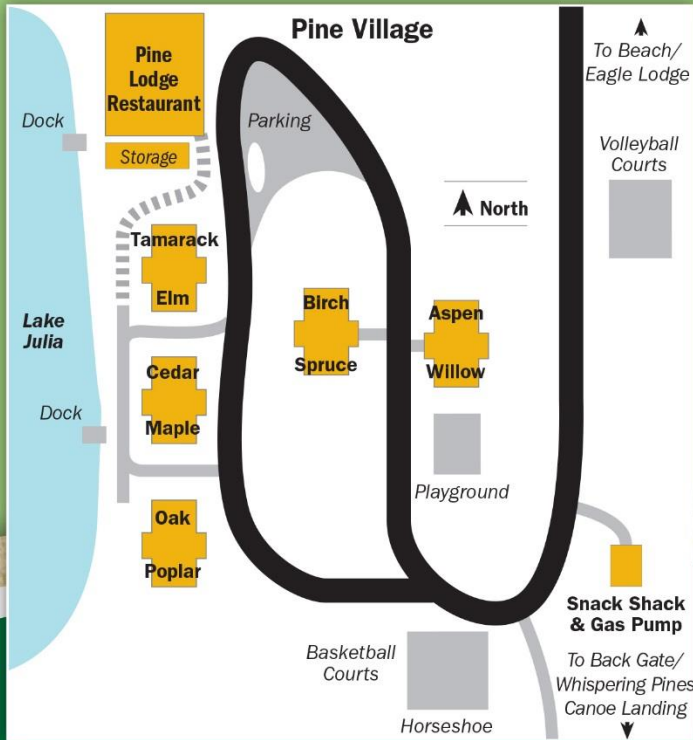

PROPERTY MAPS

All trails open seasonally to hiking and biking.

N10884 Hoinville Rd., Trego, WI 54888
 Phone: 715-466-6300 • Fax: 715-466-6306
 Call toll-free: 800-577-4848 • heartwoodconferencecenter.com