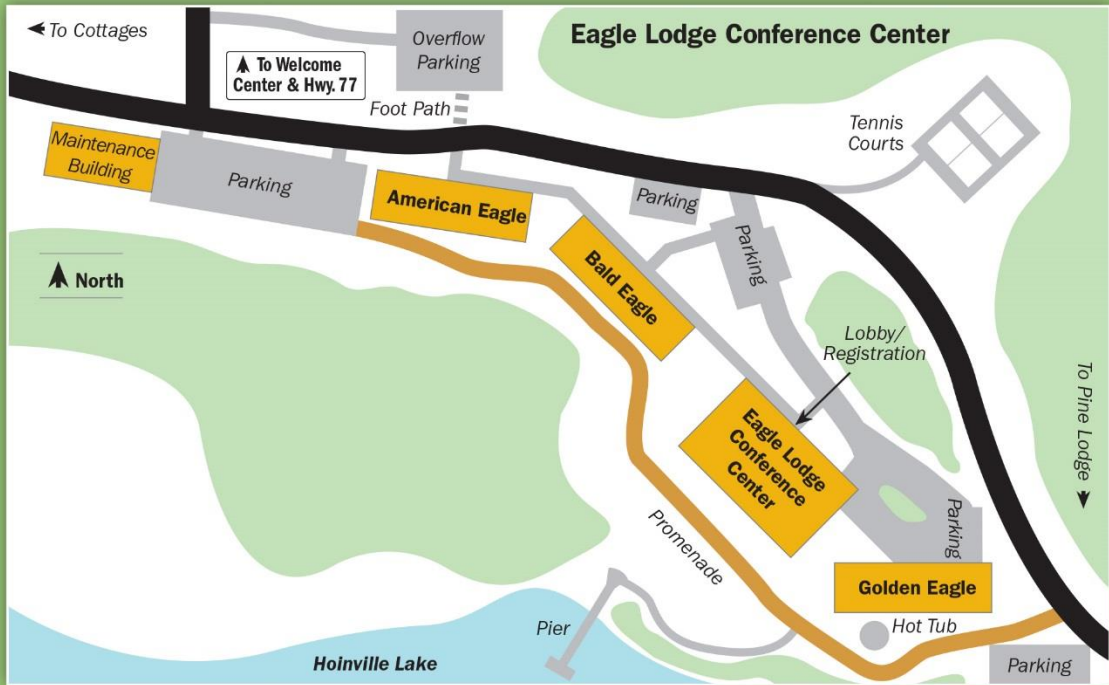

PROPERTY MAPS

All trails open seasonally to hiking and biking.

N10884 Hoinville Rd., Trego, WI 54888
 Phone: 715-466-6300 • Fax: 715-466-6306
 Call toll-free: 800-577-4848 • heartwoodconferencecenter.com